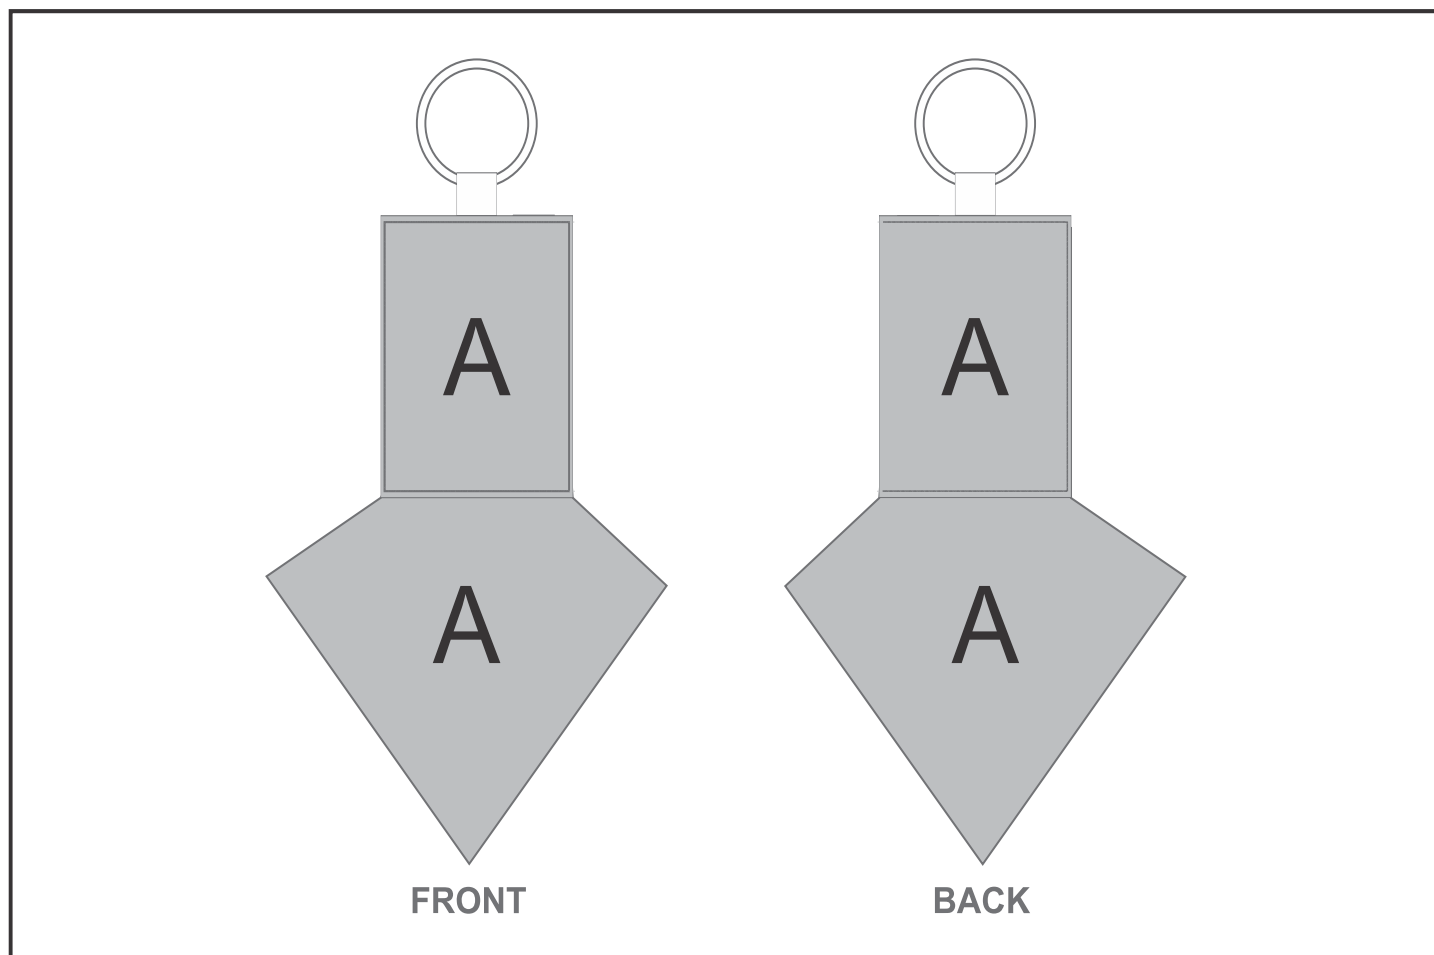

# SG-HP-140-G

PPS Hoppla Aquila Polyester Keyring Pouch

## Need to know:

- Includes 1-Position Sublimation (setup fees apply)

- Please Note: We cannot guarantee 100% logo Alignment on all Brandable Panels.

## Branding Options:

Position	Branding Method (Branding Code)	No. of Colours	Dimension
A	Custom Sublimation A (CPSUB-A)	Full Colour	150mm wide x 262mm high