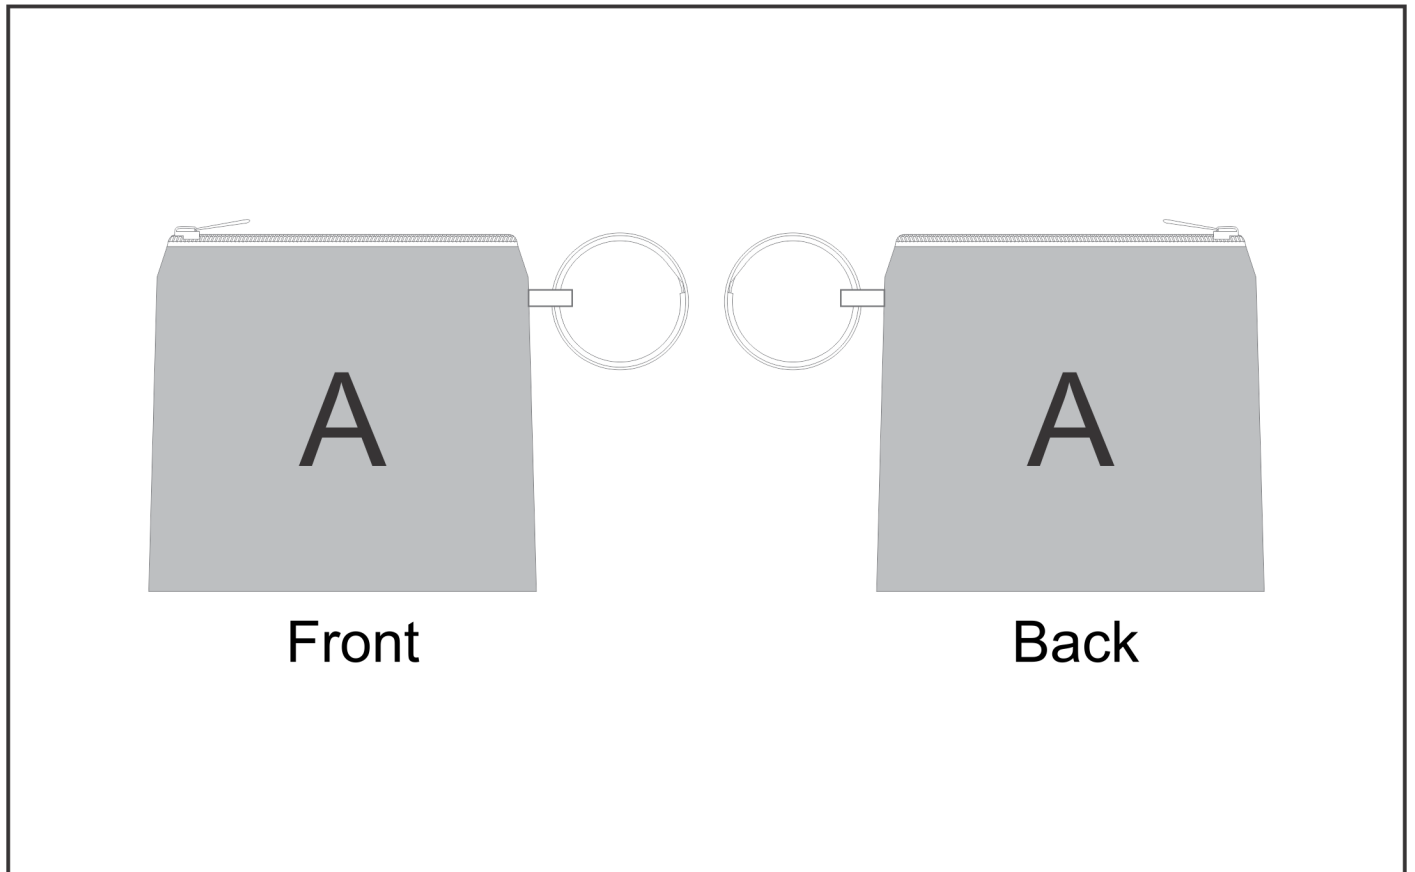

SG-HP-2-G

PPS Hoppla Spritz Credit Card & Coin Purse

Need to know:

- Includes 1-Position Sublimation (setup fees apply)
- **Please Note: We cannot guarantee 100% logo Alignment on all Brandable Panels.**

Branding Options:

Position A

1. Custom Sublimation A (CPSUB-A)
Full Colour
Size: 160mm wide x 250mm high