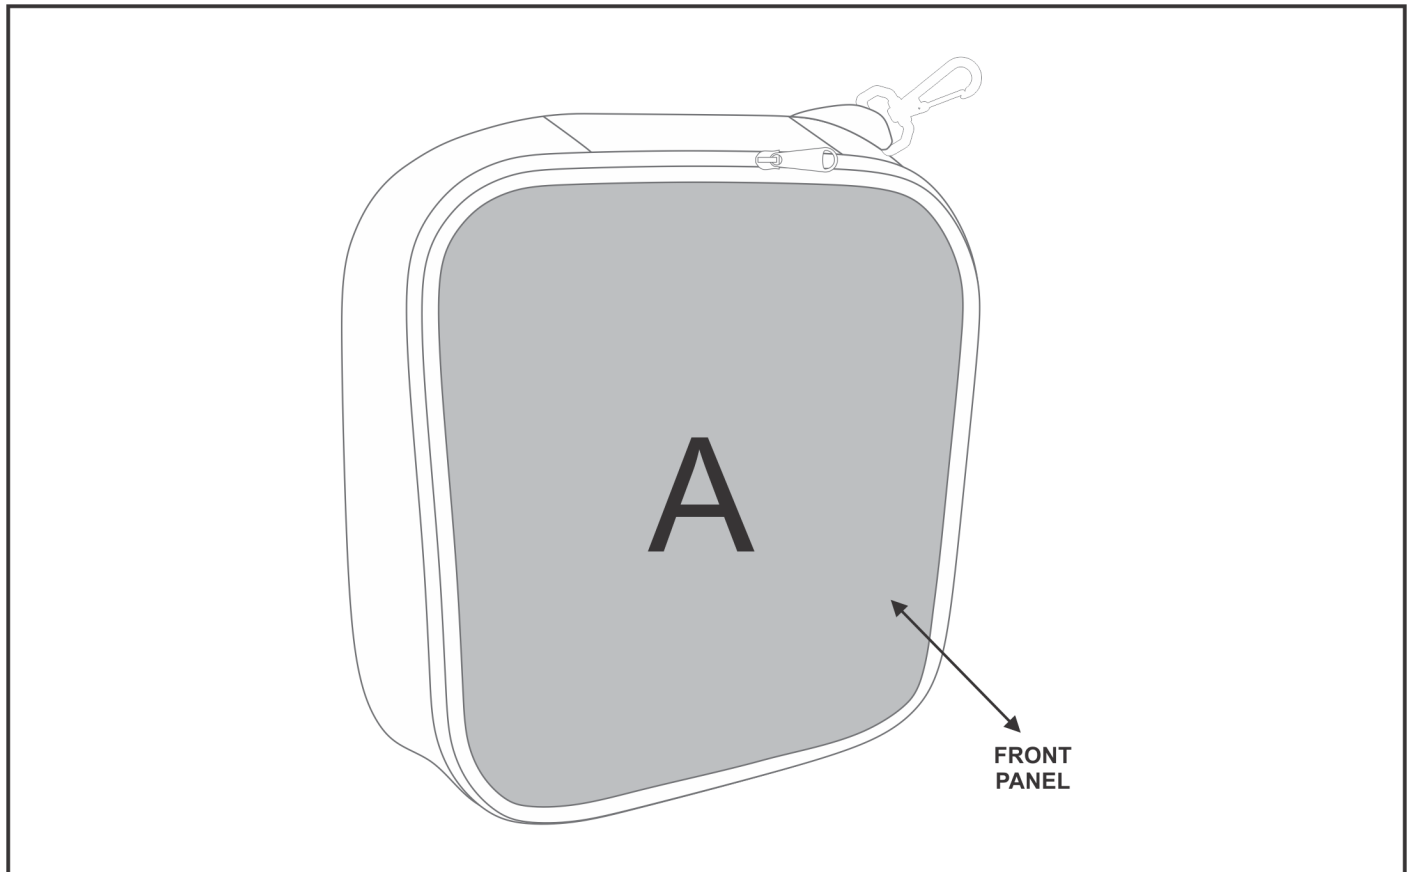

SG-HP-22-G

PPS Hoppla Valley Club Accessory Golf Bag

Need to know:

- Includes 1-Position Sublimation (setup fees apply)
- **Please Note: We cannot guarantee 100% logo Alignment on all Brandable Panels.**

Branding Options:

Position A

1. Custom Sublimation A (CPSUB-A)
  Full Colour
  Size: 160mm wide x 160mm high