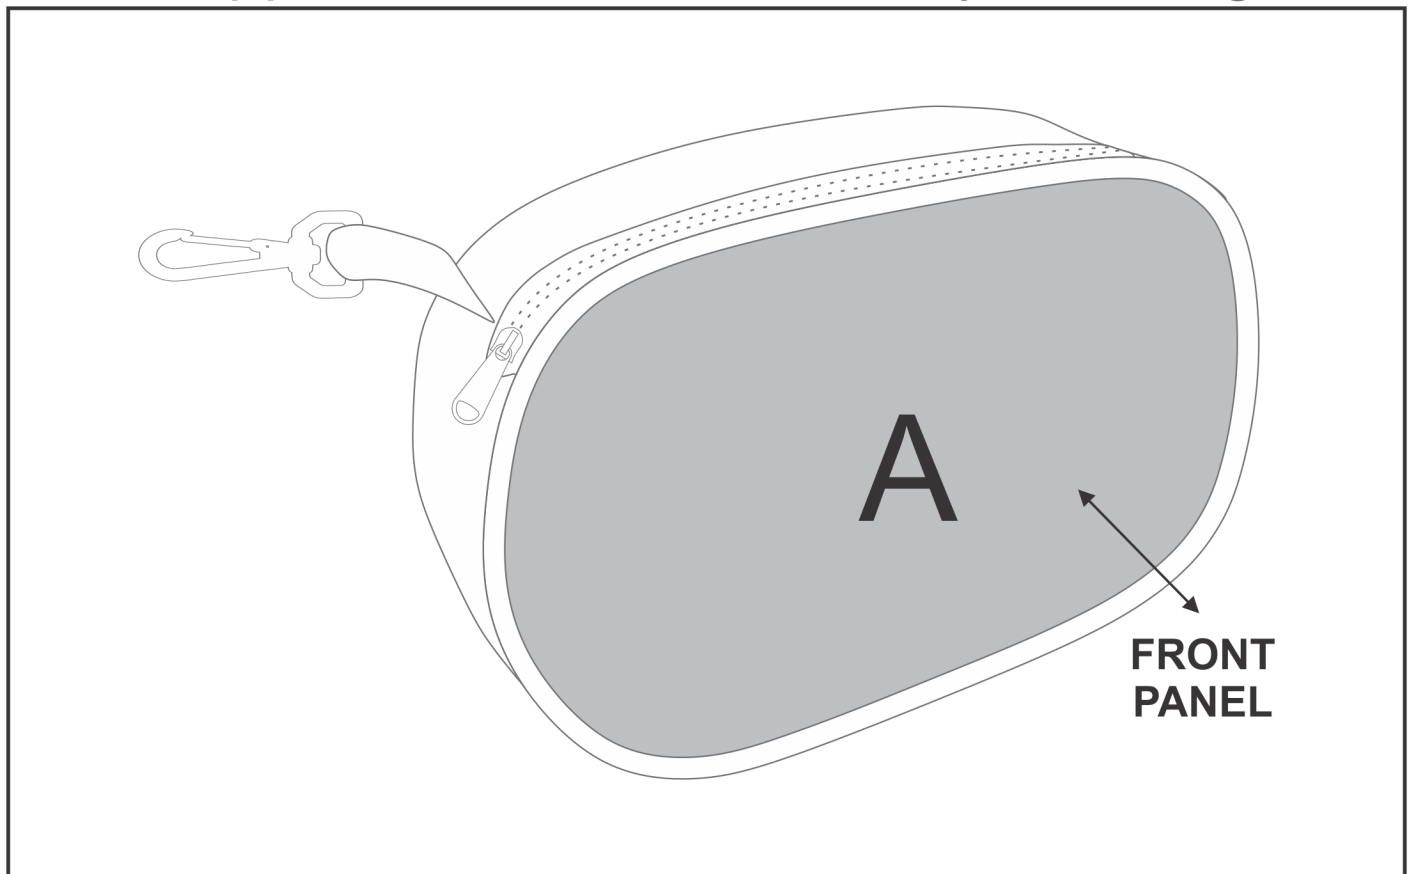

SG-HP-24-G

PPS Hoppla Pines Club Accessory Golf Bag

Need to know:

- Includes 1-Position Sublimation (setup fees apply)
- **Please Note: We cannot guarantee 100% logo Alignment on all Brandable Panels.**

Branding Options:

Position

1. Custom Sublimation A (CPSUB-A)
Full Colour
Size: 127mm wide x 173mm high