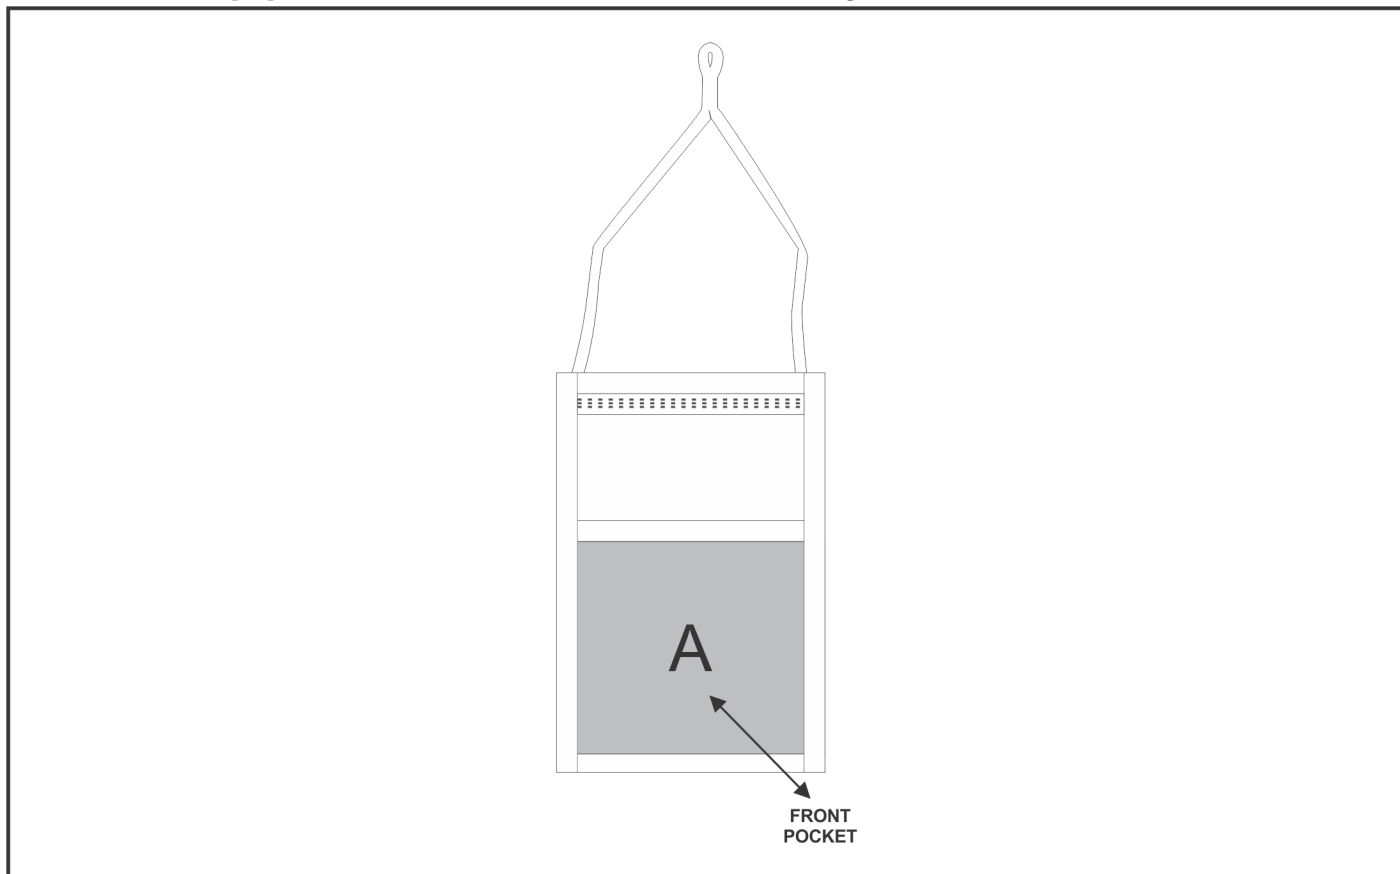

SG-HP-34-G

PPS Hoppla Nurses Stationery Pouch

Need to know:

- Includes 1-Position Sublimation (setup fees apply)
- **Please Note: We cannot guarantee 100% logo Alignment on all Brandable Panels.**

Branding Options:

Position A

1. Custom Sublimation A (CPSUB-A)
Full Colour
Size: 132mm wide x 120mm high