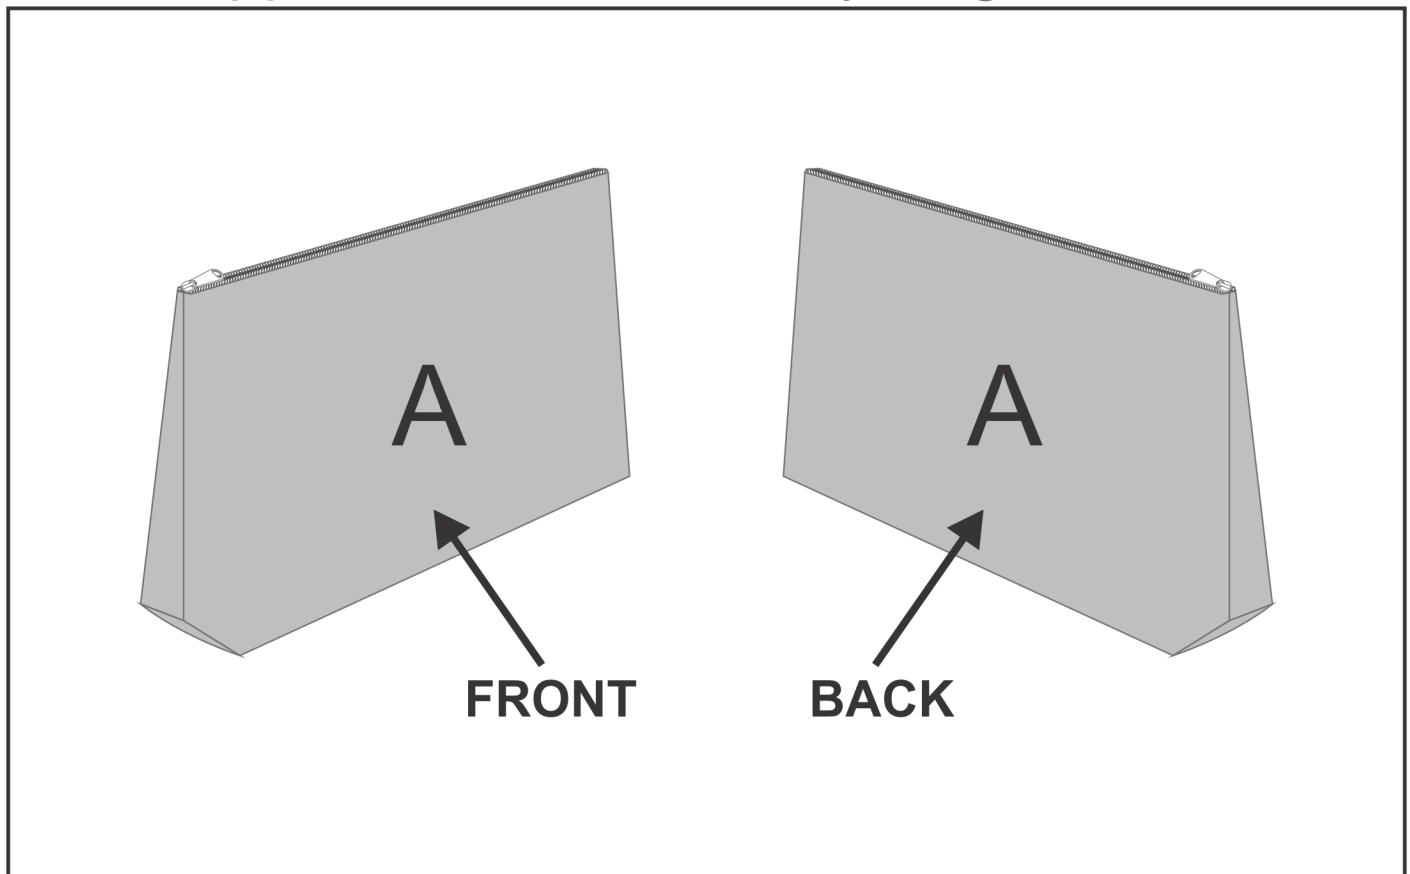

SG-HP-67-G

PPS Hoppla Kosi Maxi Toiletry Bag

Need to know:

- Includes 1-Position Sublimation (setup fees apply)
- **Please Note: We cannot guarantee 100% logo Alignment on all Brandable Panels.**

Branding Options:

Position A

1. Custom Sublimation A (CPSUB-A)
Full Colour
Size: 330mm wide x 466mm high