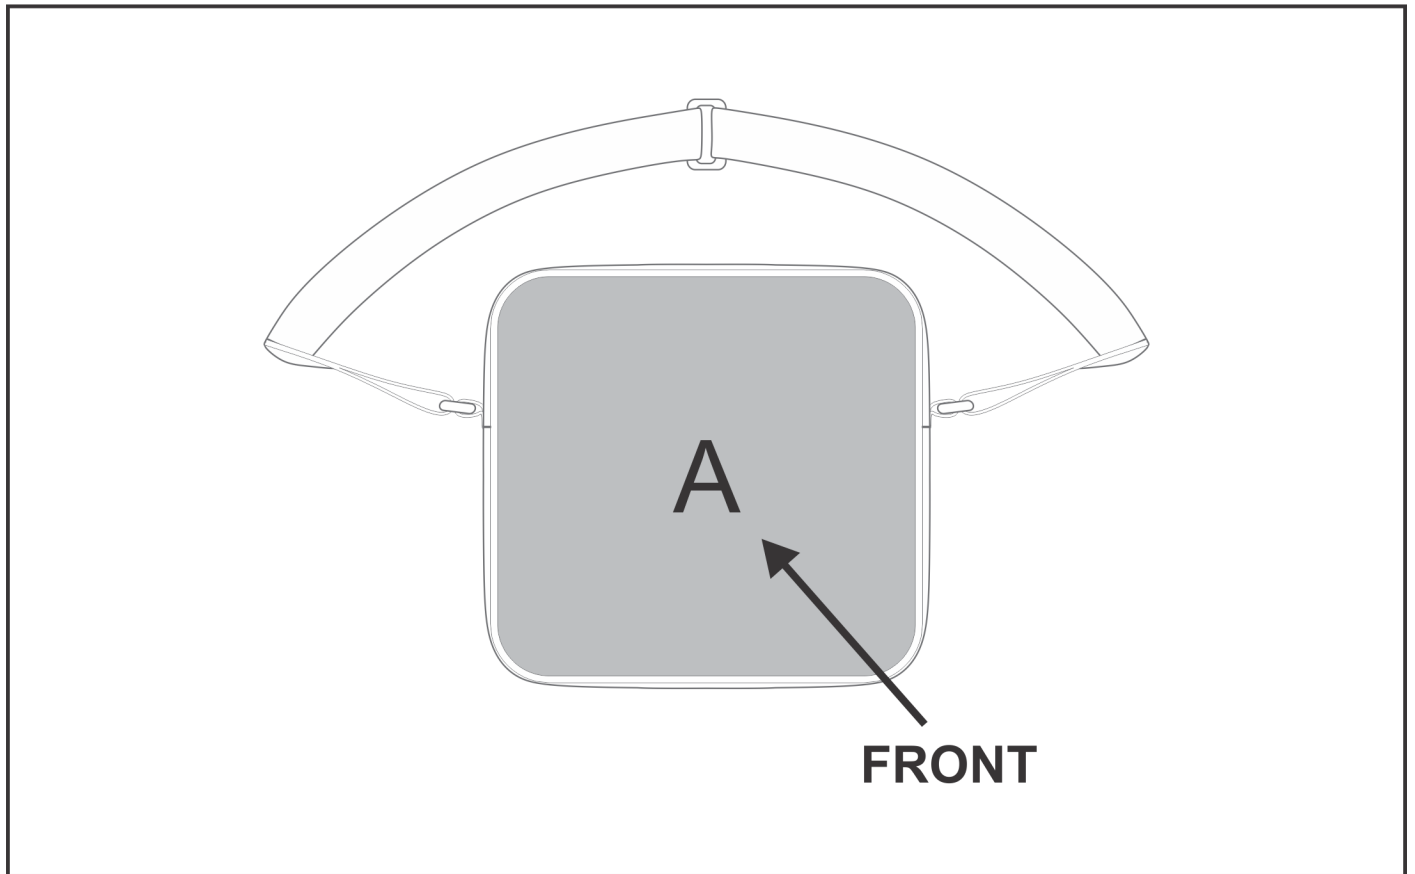

### Need to know:

- Includes 1-Position Sublimation (setup fees apply)
- **Please Note: We cannot guarantee 100% logo Alignment on all Brandable Panels.**

#### **Position A**

1. Custom Sublimation A (CPSUB-A)  
Full Colour  
Size: 221mm wide x 231mm high