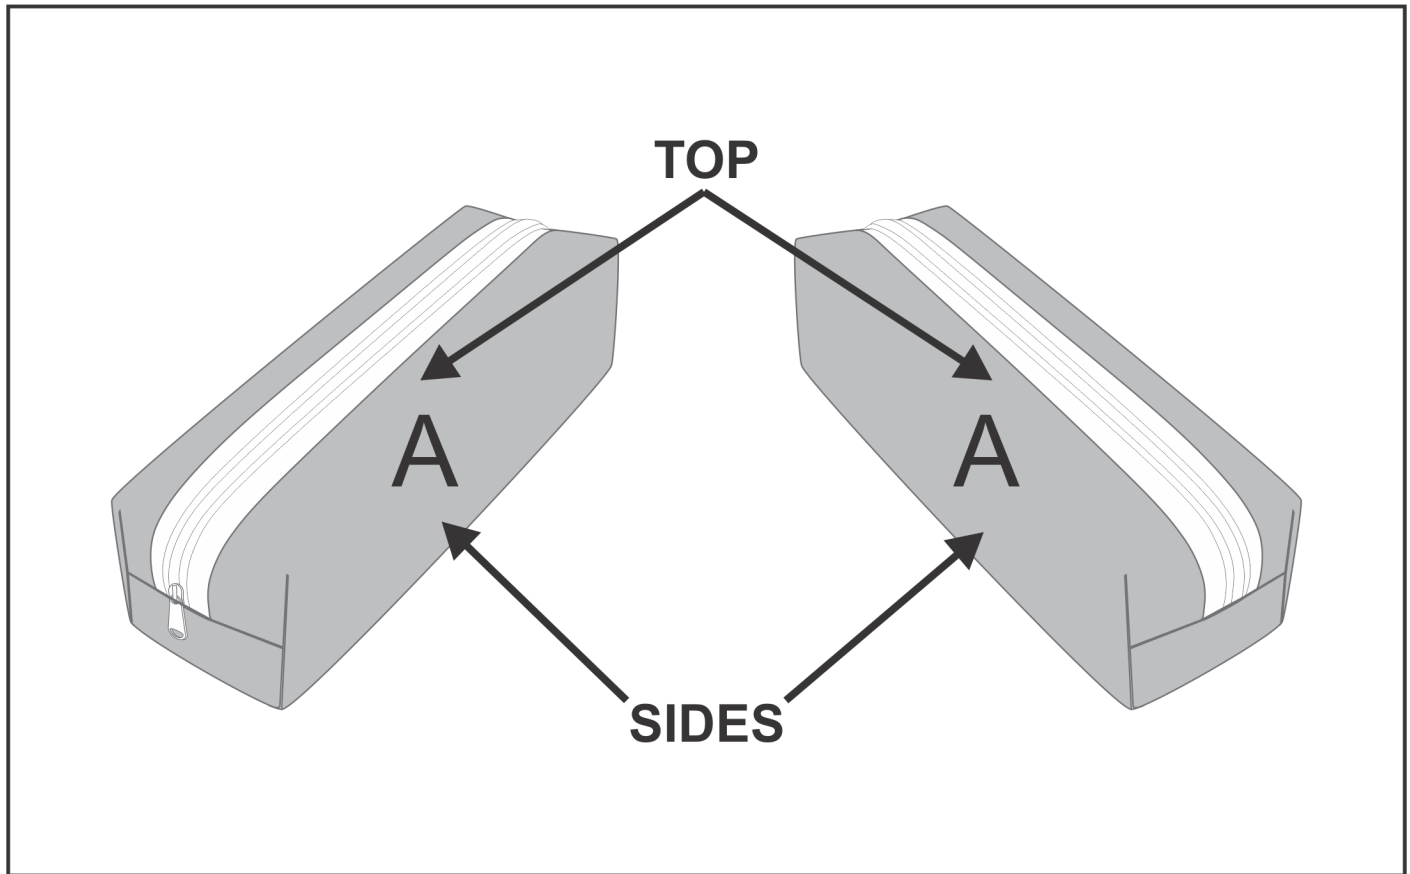

SG-HP-91-G

PPS Hoppla Sketches Pencil Case

Need to know:

- Includes 1-Position Sublimation (setup fees apply)
- **Please Note: We cannot guarantee 100% logo Alignment on all Brandable Panels.**

Branding Options:

Position A

1. Custom Sublimation A (CPSUB-A)
Full Colour
Size: 300mm wide x 254mm high