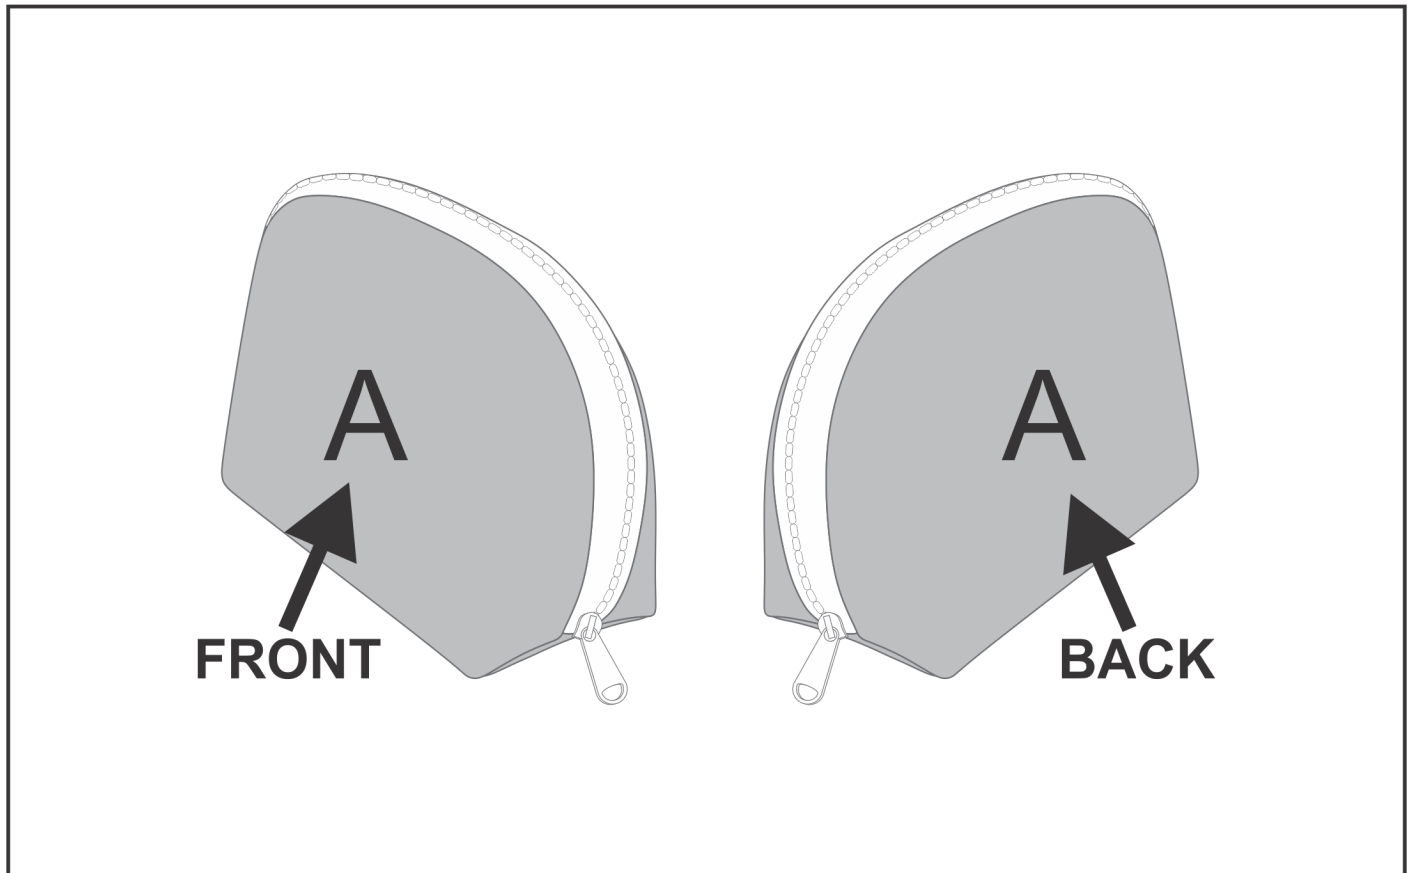

SG-HP-97-G

PPS Hoppla Isabella Neoprene Midi Cosmetic Bag

Need to know:

- Includes 1-Position Sublimation (setup fees apply)
- **Please Note: We cannot guarantee 100% logo Alignment on all Brandable Panels.**

Branding Options:

Position A

1. Custom Sublimation A (CPSUB-A)
Full Colour
Size: 272mm wide x 398mm high