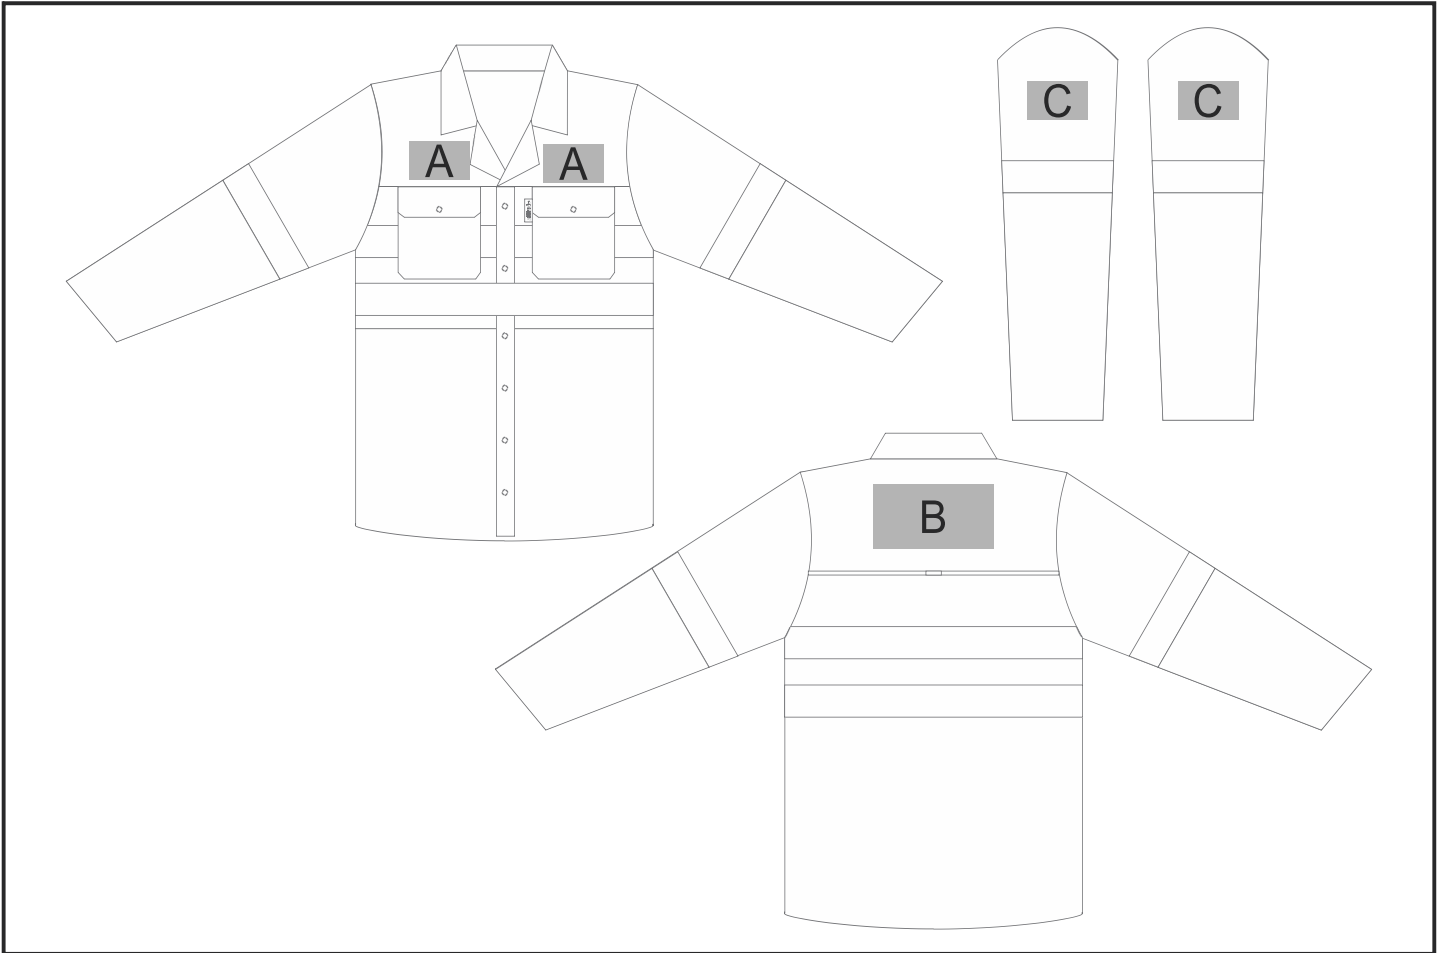

ALT-1500

Access Vented Two-Tone Reflective Work Shirt

Need to know:

Branding Options:

Position	Branding Method (Branding Code)	No. of Colours	Dimension
A	Screen Print (SA)	1 Colour	70mm wide x 30mm high
A	Embroidery (EMB-A)	N/A	100mm wide x 60mm high
B	Embroidery (EMB-A)	N/A	200mm wide x 100mm high
C	Embroidery (EMB-A)	N/A	80mm wide x 60mm high
C	Screen Print (SC)	2 Colours	60mm wide x 60mm high