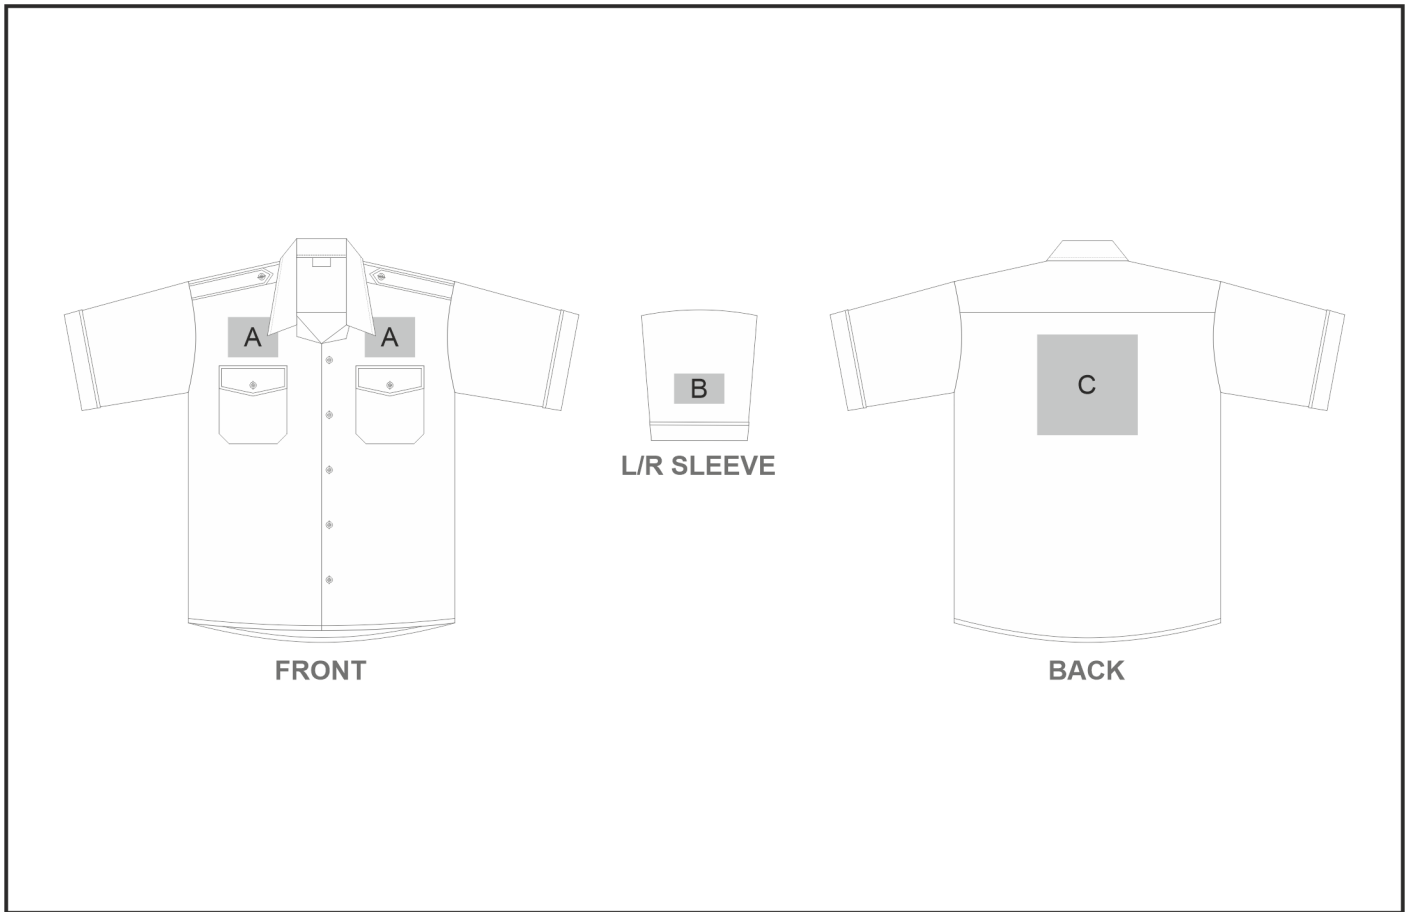

### Need to know:

- Includes 1-Position Embroidery (setup fees apply)
- **EMB Inclusive Parameters: Left/Right Chest or Back = 100mm x 100mm.**

## **Position A**

1. Embroidery (EMB-A)  
N/A  
Size: 100mm wide x 80mm high
2. Screen Print (SA)  
1 Colour  
Size: 100mm wide x 30mm high

## **Position C**

1. Embroidery (EMB-A)  
N/A  
Size: 200mm wide x 200mm high
2. Screen Print (SA)  
4 Colours  
Size: 180mm wide x 90mm high

## **Position B**

1. Embroidery (EMB-A)  
N/A  
Size: 80mm wide x 60mm high
2. Screen Print (SA)  
2 Colours  
Size: 100mm wide x 30mm high