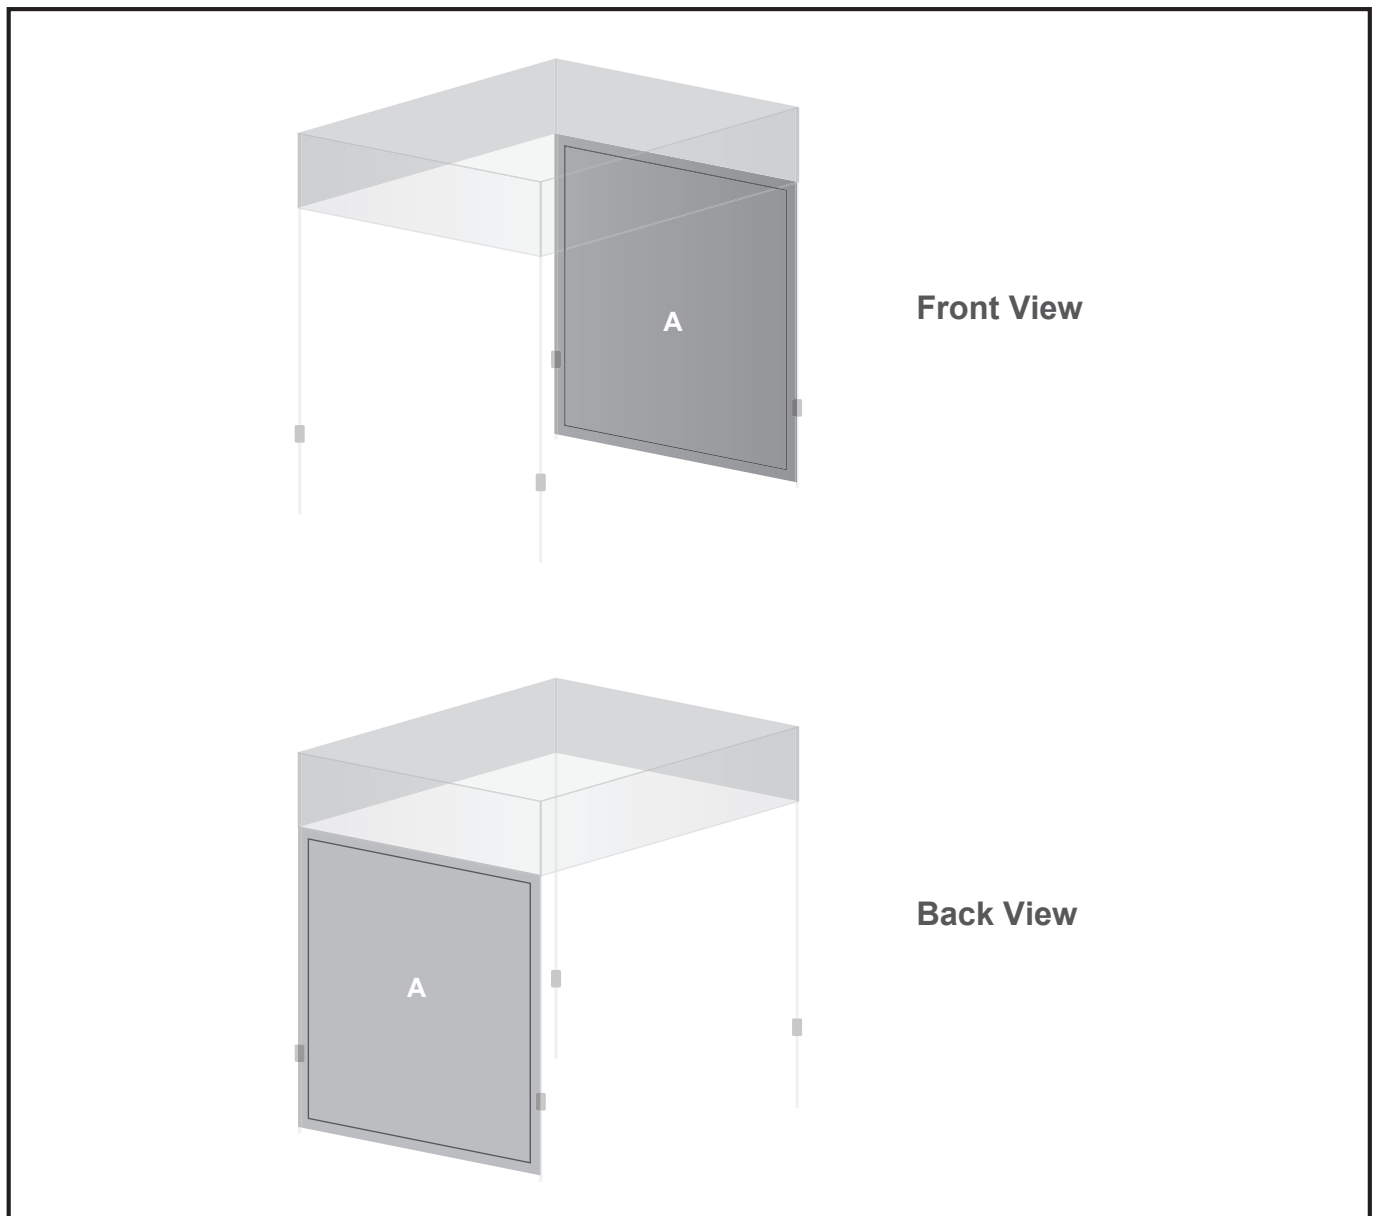

# SKIN-2002

Ovation Gazebo 1x1m - Kiosk Full Wall Skin

## Need to know:

- Roof and walls can be printed on one side only. Printed walls can be setup to face inwards or outwards. Please see template for detailed placement.
- Acceptable file types for artwork: **.pdf - minimum 100dpi at 100% - 200dpi at 50% - 400dpi at 25%**
- Convert all text to curves / paths

## Branding Options:

**Position: A - Full wall**

Size: 1071mm wide x 2060mm high