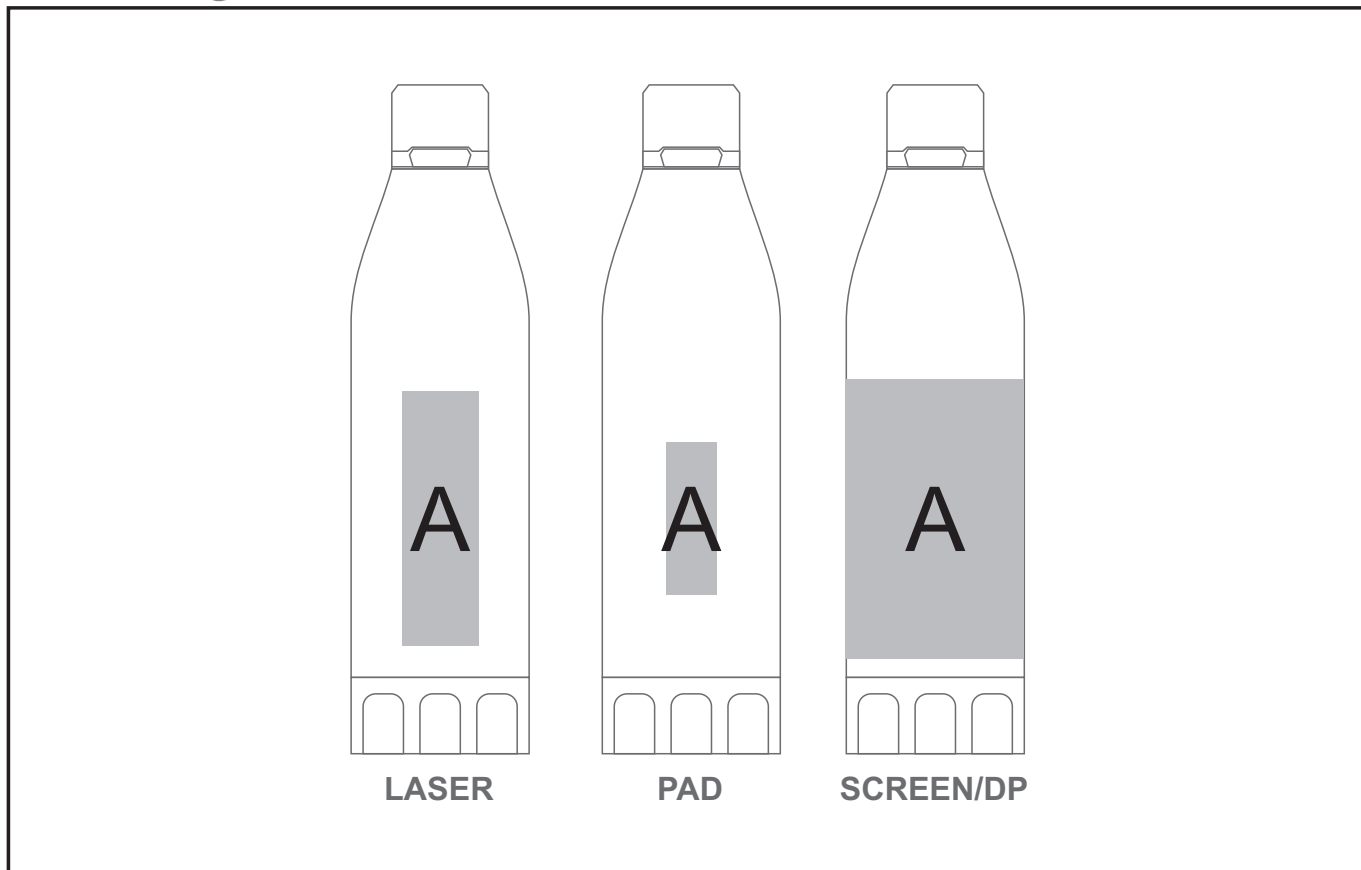

## Slazenger Novac Double Wall Water Bottle

### **Need to know:**

- Includes 1-Colour, 1-Position Screen Wrap (setup fees apply)

#### **Position A**

1. Pad Print (PC) 2 - 4 Colour  
Size: 20mm wide x 60mm high
2. Screen Wrap (SW) - 1 Colour  
Size: 210mm wide x 110mm high
3. Laser Engraving (LB) - Silver  
Size: 30mm wide x 100mm high
4. Direct Print (DP-C) - Full Colour  
Size: 100mm wide x 80mm high
5. Direct Print (DP-D) - Full Colour  
Size: 220mm wide x 95mm high