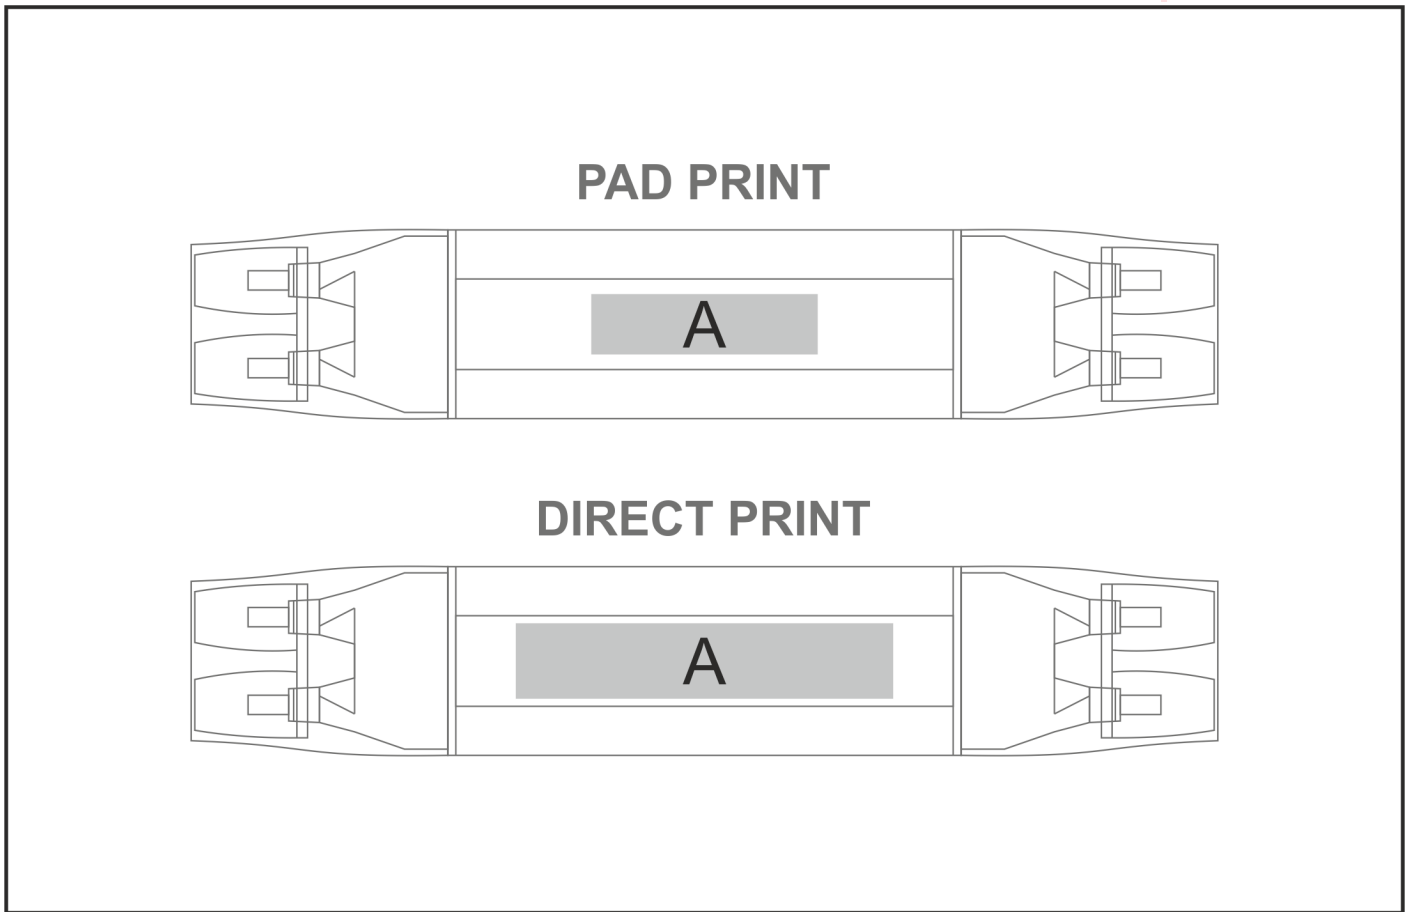

ST-AL-113-B

Lumidelic 4-in-1 Highlighter

Also available in
**LOGO
24**
Check Logo24
guide and t's & c's

Need to know:

- Includes 1-Colour, 1-Position Pad Print (setup fees apply)

Branding Options:

Position A

1. Pad Printing (PA)

4 Colours

Size: 30mm wide x 8mm high

2. Direct to Print (DP-A)

Full Colour

Size: 50mm wide x 10mm high