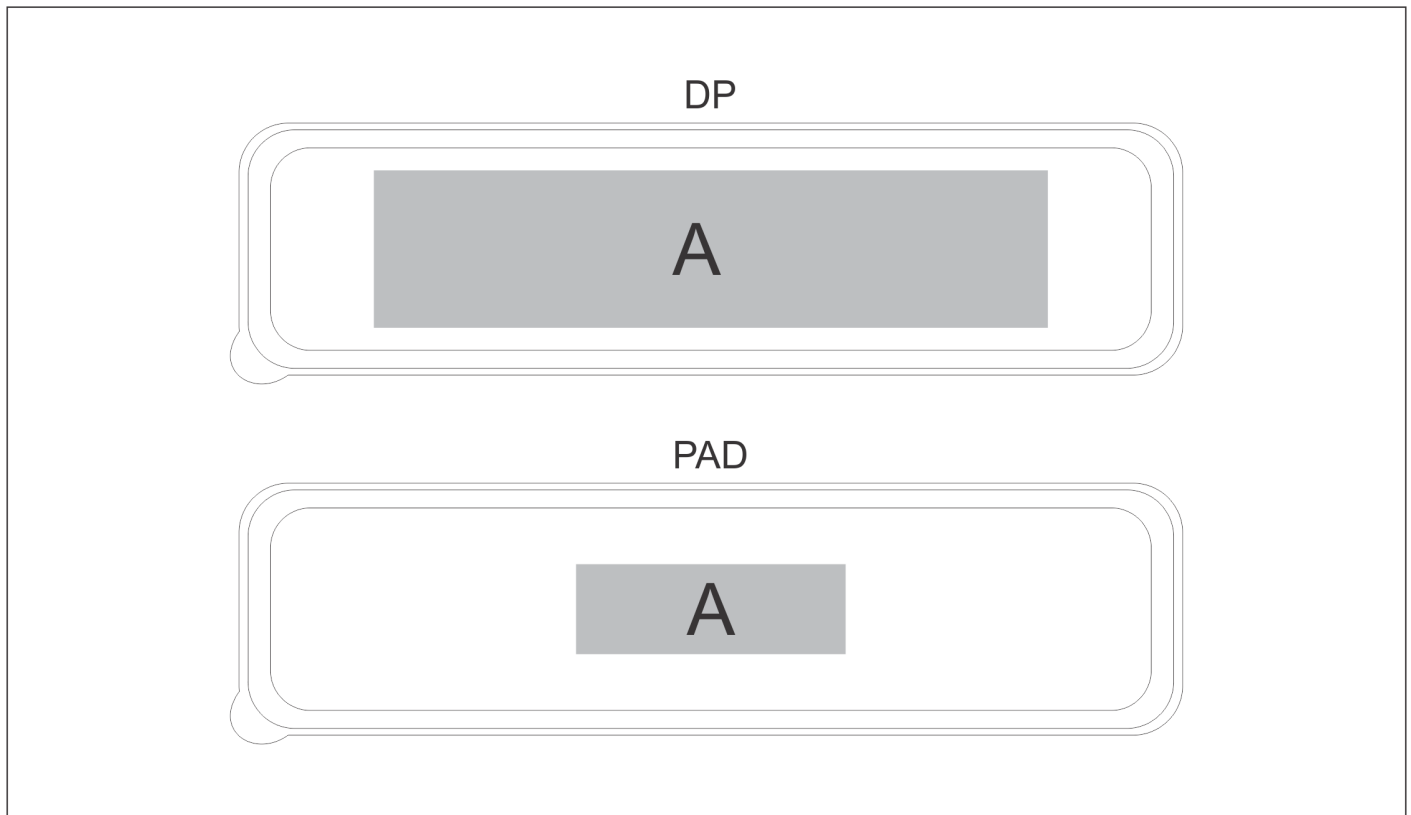

ST-OK-114-B

Okiyo Kinben Sustainable Stationery Set

Also available in

Check Logo24
guide and t's & c's

Need to know:

- Includes 1-Colour, 1-Position Pad Print OR 1-Position Direct Print (setup fees apply)

Branding Options:

Position A

1. Pad Printing (PA)
4 Colours
Size: 60mm wide x 20mm high
2. Direct to Print (DP-A)
Full Colour
Size: 150mm wide x 35mm high