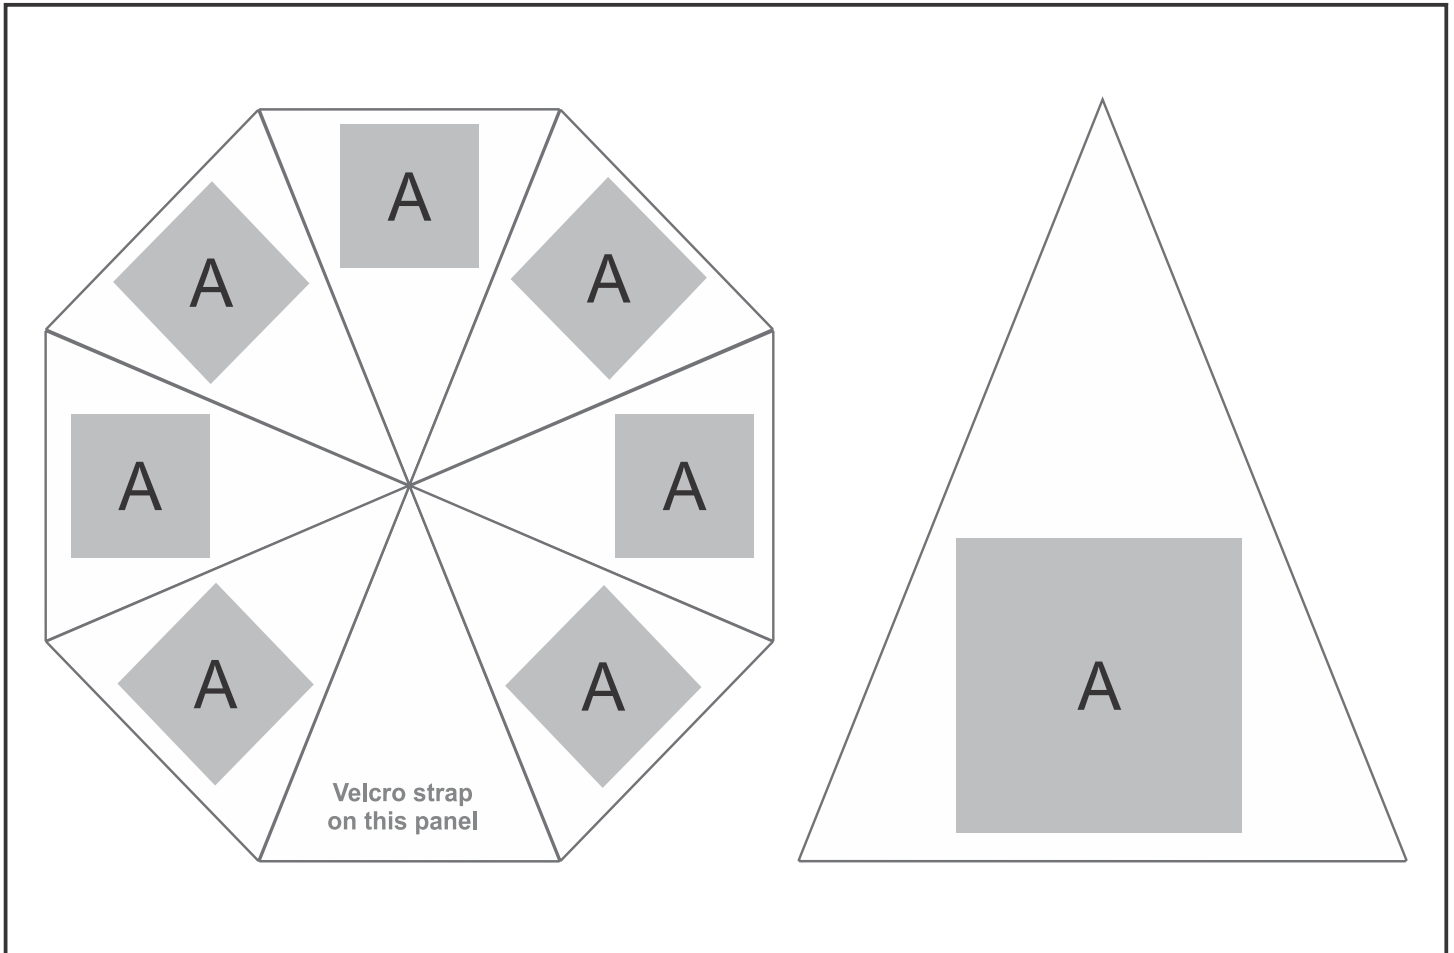

UMB-7522

Turnberry Umbrella

Need to know:

- Includes 1-Colour, 1-Position Screen Print (setup fee applies)
- Branding can be done on 7 panels
- NO Solid Blocks for screen
- Sublimation on **WHITE** only

Branding Options:

Position	Branding Method (Branding Code)	No. of Colours	Dimension
A	Screen Print (SC)	1 Colour	200mm wide x 200mm high
A	Sublimation (SUB-C)	Full Colour	200mm wide x 200mm high
A	Digital Direct Transfer on Umbrellas (DDT-1-UMB)	Full Colour	200mm wide x 200mm high