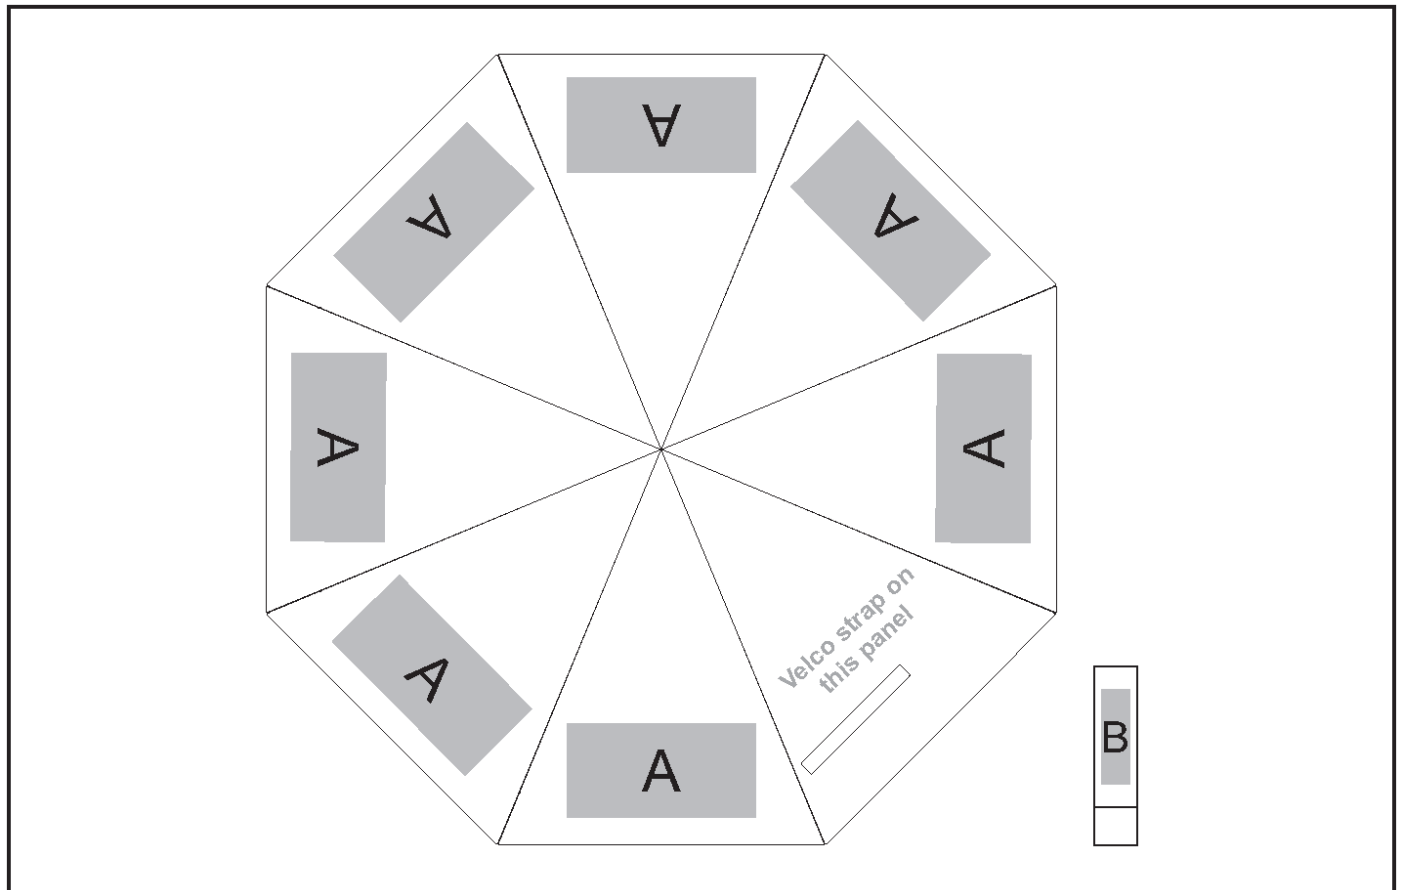

UMB-7550

Tropics Compact Umbrella

Need to know:

- Includes 1-Colour, 1-Position Screen Print (setup fee applies)
- **Branding can be done on 7 panels**
- **Sublimation on white ONLY**
- **NO Solid Blocks for screen and DDT**

Branding Options:

Position A

1. Screen Print (SC)
1 Colour
Size: 180mm wide x 90mm high
2. Sublimation (SUB-A)
Full Colour
Size: 100mm wide x 100mm high
3. Digital Direct Transfer on Umbrellas (DDT-1-UMB)
Full Colour
Size: 180mm wide x 90mm high

Position B

1. Sublimation (SUB-A)
Full Colour
Size: 30mm wide x 60mm high
2. Screen Print (SB)
1 Colour
Size: 30mm wide x 100mm high