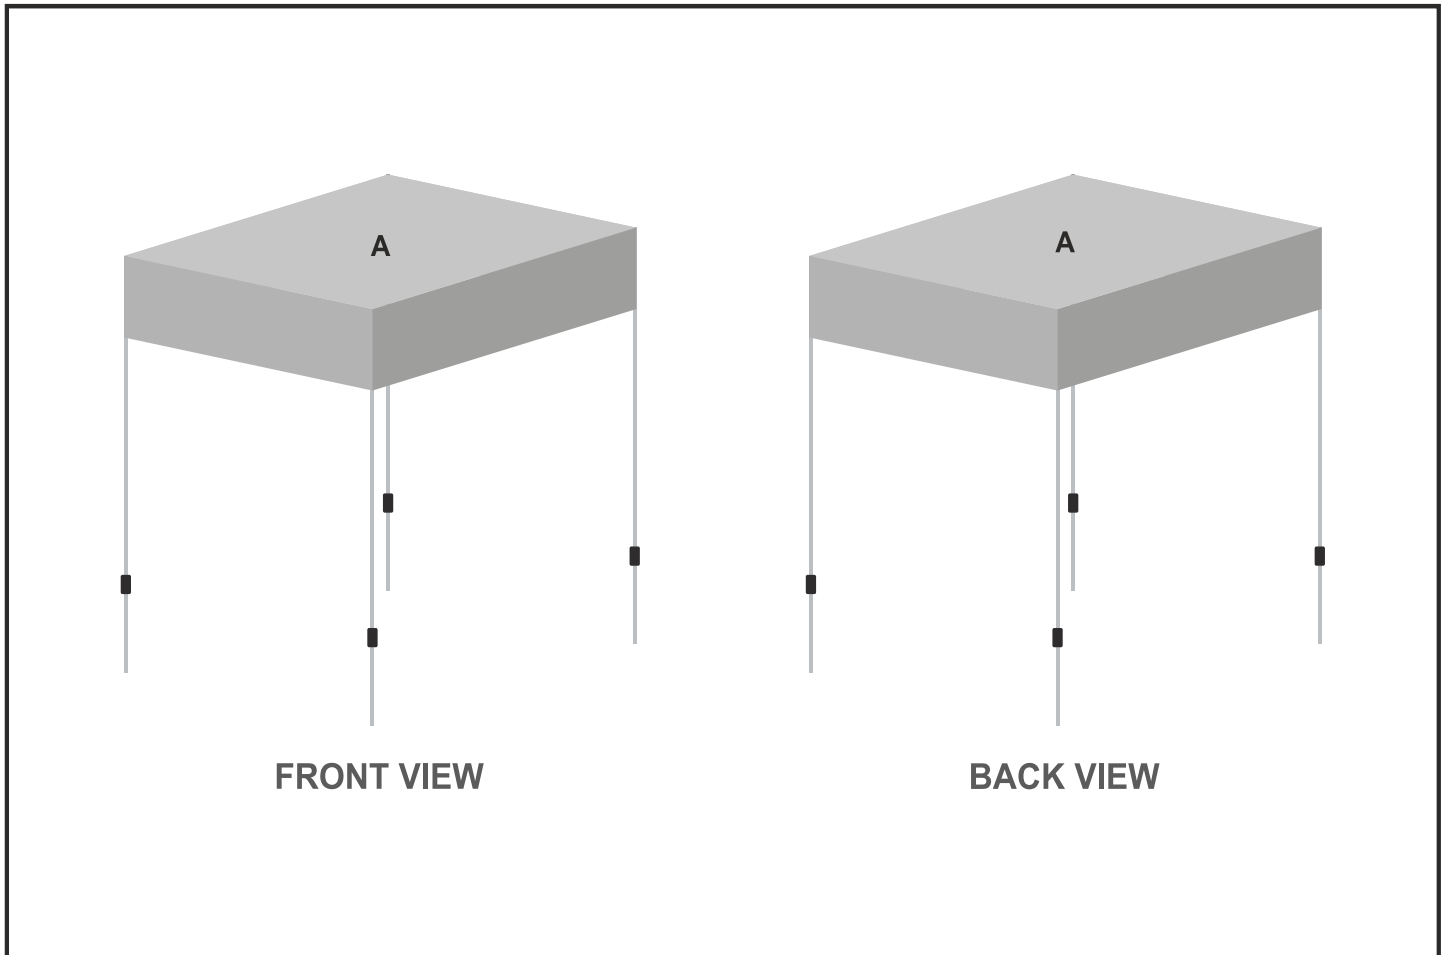

## Need to know:

- Roof can be printed on one side only.

Please see template for detailed placement.

- Acceptable file types for artwork: .pdf - minimum 100dpi at 100% - 200dpi at 50% - 400dpi at 25%

- Convert all text to curves / paths

## Branding Options:

Position	Branding Method (Branding Code)	No. of Colours	Dimension
A	Digital Display (DD)	Full Colour	2270mm wide x 2270mm high