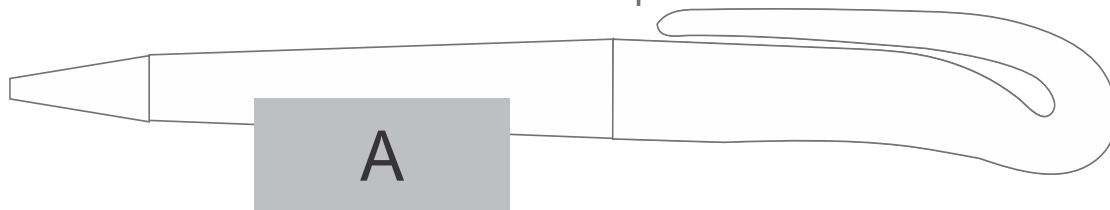

PEN-1285

Sickle Ball Pen

Also available in
LOGO
24
Check Logo24
guide and t's & c's

***** Wrap Print on quantities over 500 *****

Pad Wrap

Pad Print

Need to know:

- Includes 1-Colour, 1-Position Pad Print (setup fee applies)

Branding Options:

Position	Branding Method (Branding Code)	No. of Colours	Dimension
A	Pad Printing (PA)	4 Colours	50mm wide x 6mm high
A	Pad Wrap (PW)	1 Colour	33mm wide x 12mm high
B	Pad Printing (PA)	4 Colours	25mm wide x 6mm high
C	Pad Printing (PA)	4 Colours	28mm wide x 5mm high