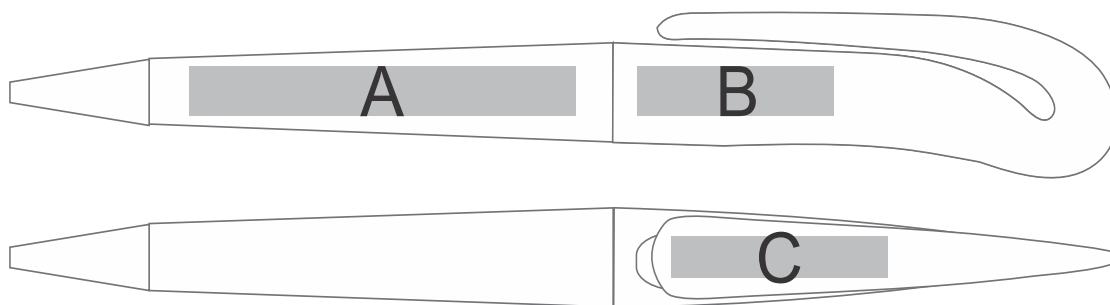

PEN-1285

Sickle Ball Pen

Also available in
LOGO
24
Check Logo24
guide and t's & c's

***** Wrap Print on quantities over 500 *****

Pad Wrap

Pad Print

Need to know:

- Includes 1-Colour, 1-Position Pad Print (setup fee applies)

Branding Options:

Position	Branding Method (Branding Code)	No. of Colours	Dimension
A	Pad Printing (PA)	4 Colours	50mm wide x 6mm high
A	Pad Wrap (PW)	1 Colour	33mm wide x 12mm high
B	Pad Printing (PA)	4 Colours	25mm wide x 6mm high
C	Pad Printing (PA)	4 Colours	28mm wide x 5mm high