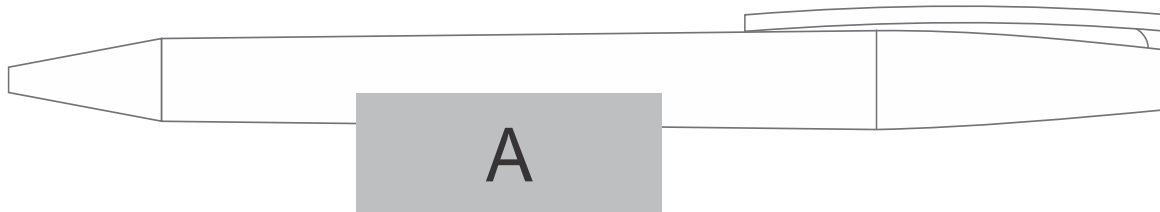

# PEN-1304

Doodle Ball Pen

Also available in  
**LOGO 24**  
Check Logo24  
guide and t's & c's

**\*\*\* Wrap Print on quantities over 500 \*\*\***

Pad Wrap

Pad Print

## Need to know:

- Includes 1-Colour, 1-Position Pad Print (setup fee applies)

- NB: Inclusive Branding is NOT applicable to Items marked as Reduced to Clear.

## Branding Options:

Position	Branding Method (Branding Code)	No. of Colours	Dimension
A	Pad Printing (PA)	4 Colours	45mm wide x 8mm high
A	Pad Wrap (PW)	1 Colour	45mm wide x 14mm high
B	Pad Printing (PA)	4 Colours	35mm wide x 6mm high