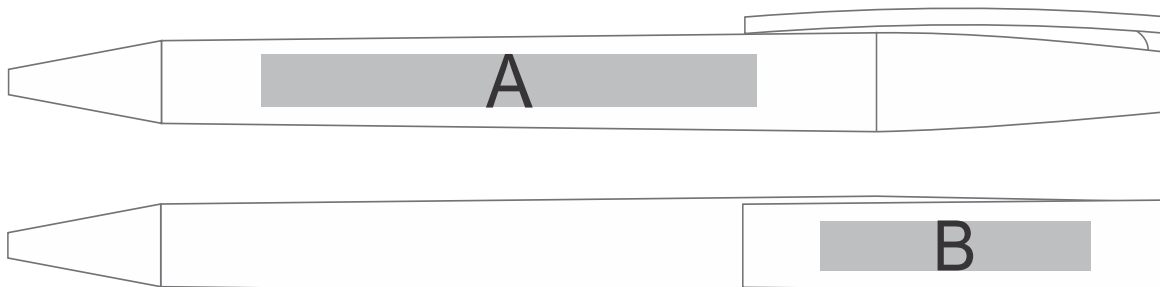

# PEN-1304

Doodle Ball Pen

Also available in  
**LOGO 24**  
Check Logo24  
guide and t's & c's

**\*\*\* Wrap Print on quantities over 500 \*\*\***

Pad Wrap

Pad Print

## Need to know:

- Includes 1-Colour, 1-Position Pad Print (setup fee applies)

- NB: Inclusive Branding is NOT applicable to Items marked as Reduced to Clear.

## Branding Options:

Position	Branding Method (Branding Code)	No. of Colours	Dimension
A	Pad Printing (PA)	4 Colours	45mm wide x 8mm high
A	Pad Wrap (PW)	1 Colour	45mm wide x 14mm high
B	Pad Printing (PA)	4 Colours	35mm wide x 6mm high