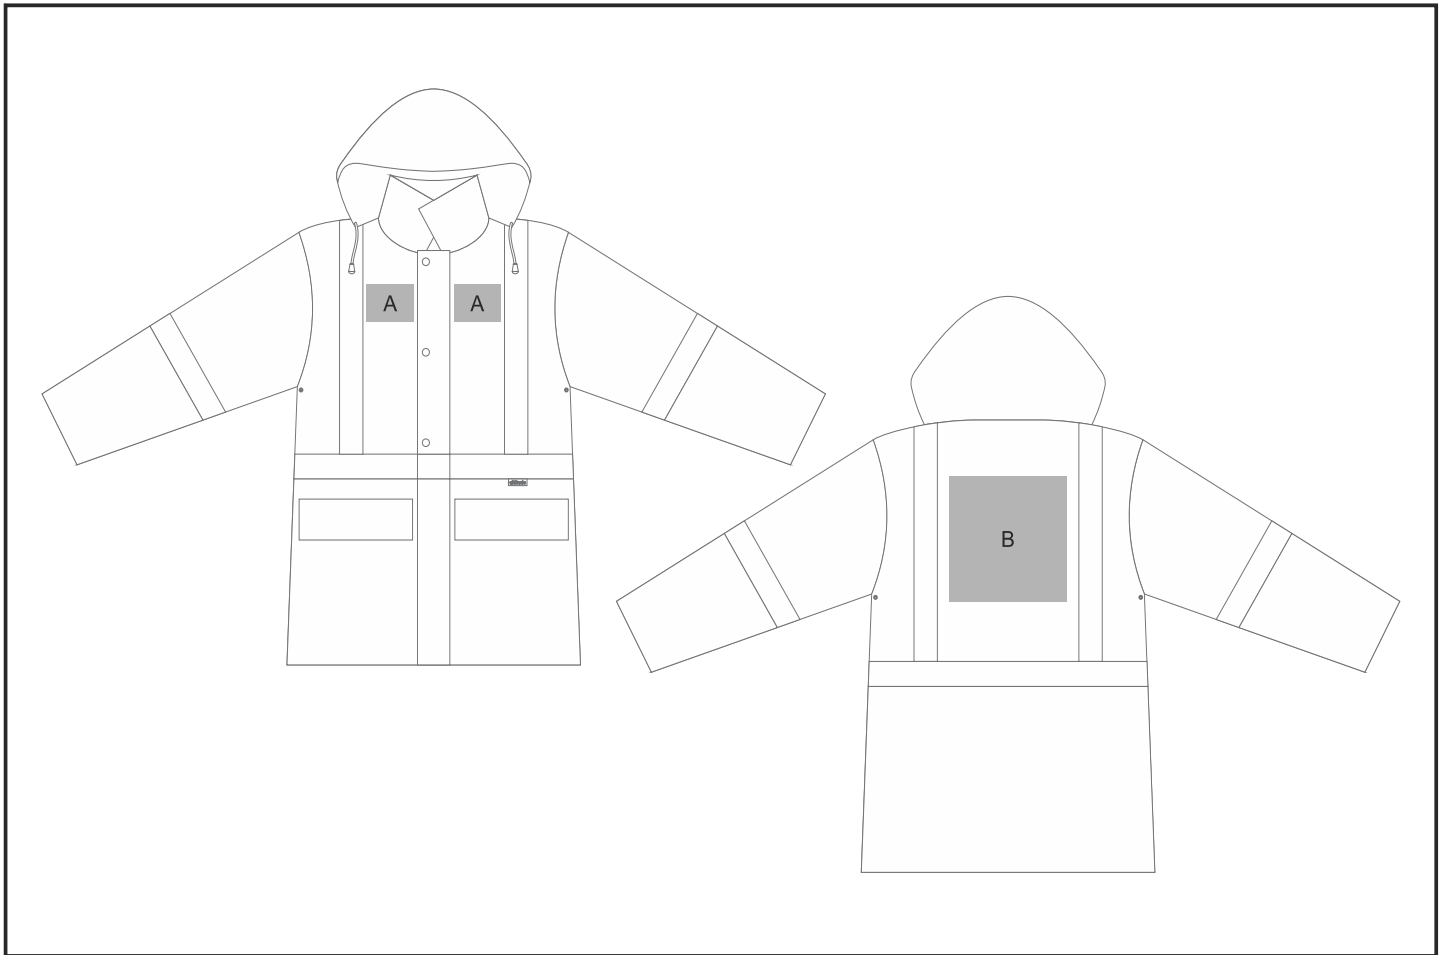

ALT-1701

Hazard Padded Two-Tone Hi-Viz Reflective Jacket

Need to know:

- Includes 1-Position Embroidery (setup fees apply).
- EMB Inclusive Parameters: Left/Right Chest or Back = 100mm x 100mm

Branding Options:

Position	Branding Method (Branding Code)	No. of Colours	Dimension
A	Embroidery (EMB-A)	N/A	80mm wide x 60mm high
B	Embroidery (EMB-A)	N/A	100mm wide x 100mm high