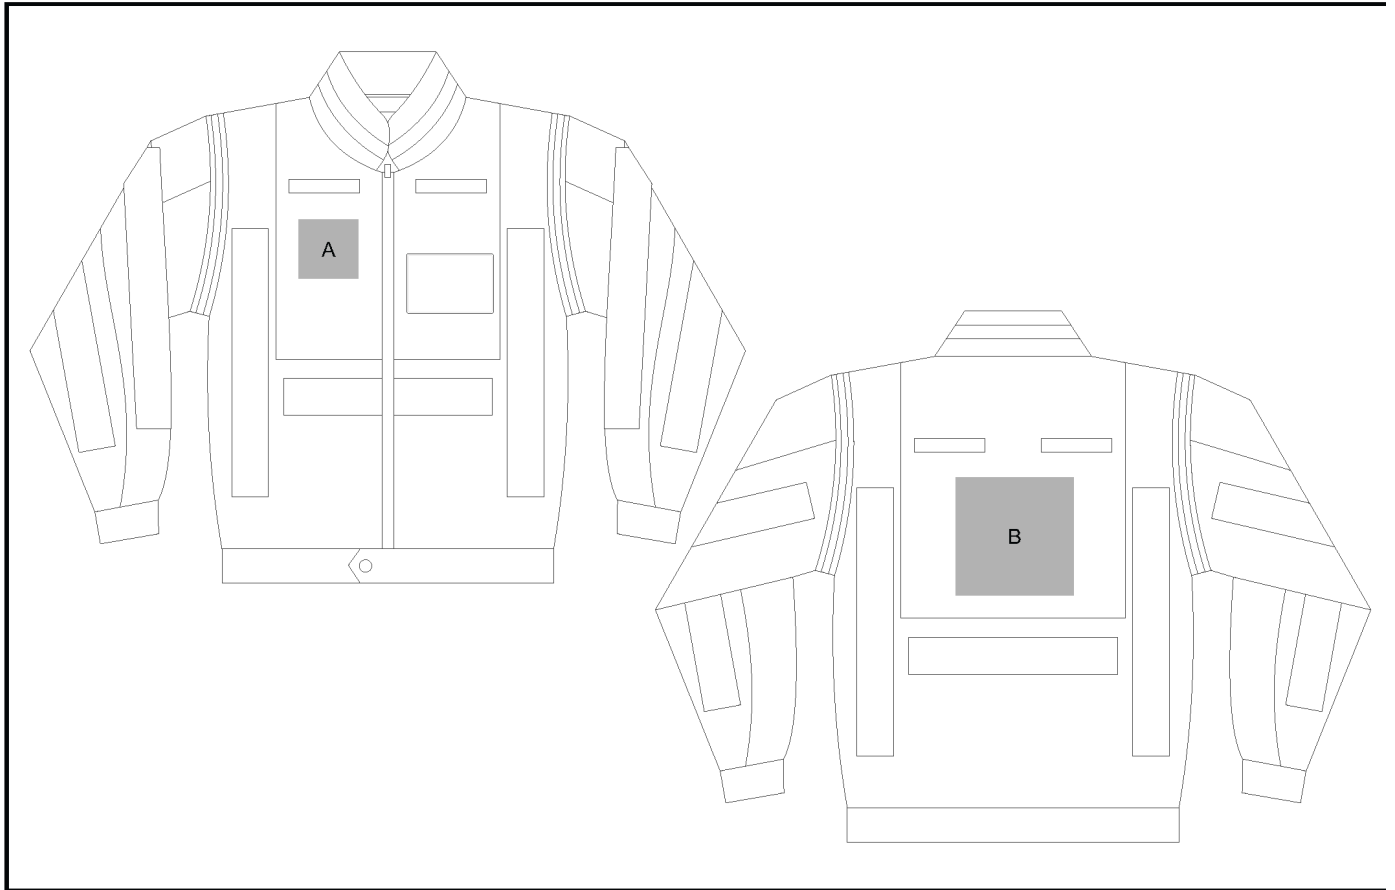

## Metro Two-Tone Hi-Viz Reflective Zip-Off Jacket

### Need to know:

- - Includes 1-Colour, 1-Position Screen Print (setup fees apply).

- **EMB: Heavy logos (High Stitch Count) will affect the quality of branding due to lightweight fabric.**

#### **Position A**

1. Embroidery (EMB-A)  
Size: 80mm wide x 60mm high
2. Screen Print (SC)  
1 Colour  
Size: 100mm wide x 100mm high

#### **Position B**

1. Embroidery (EMB-A)  
Size: 100mm wide x 100mm high
2. Screen Print (SC)  
1 Colour  
Size: 200mm wide x 120mm high